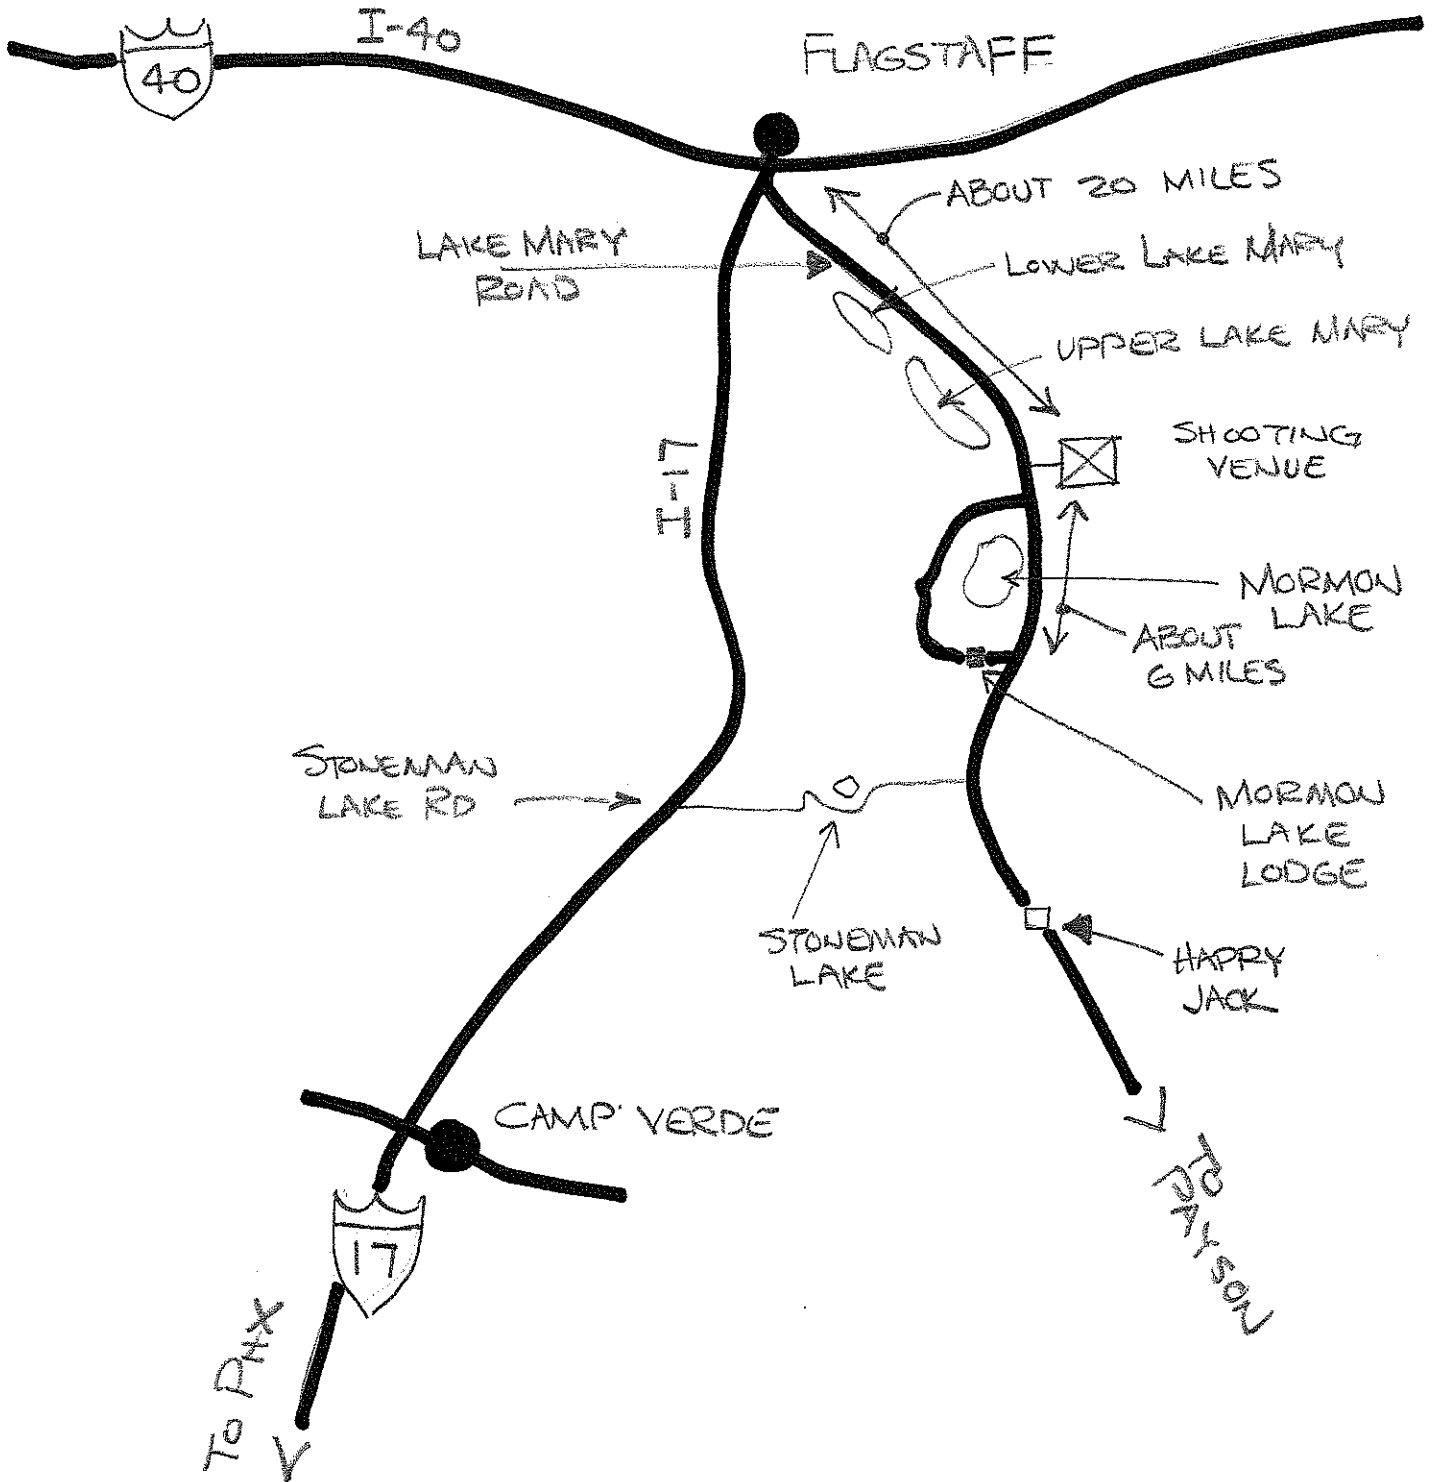

REFER TO AZ ROAD MAP  
FOR MORE ACCURATE  
DEPICTION

AIRGUNNERS OF ARIZONA  
MORMON LAKE (PERRY LAKE PIT)  
AIRGUN SHOOT LOCATION

FLAGSTAFF  
APPROX 20 MILES

PLEASE BRING YOUR OWN WATER &  
TRASH BAGS - REMOVE ALL TRASH.  
MAKE SURE FIRES ARE DEAD OUT!

MORMON LAKE LODGE  
APPROX 6 MILES (+/-)  
TURN RIGHT, THEN 2 MILES  
TO LODGE