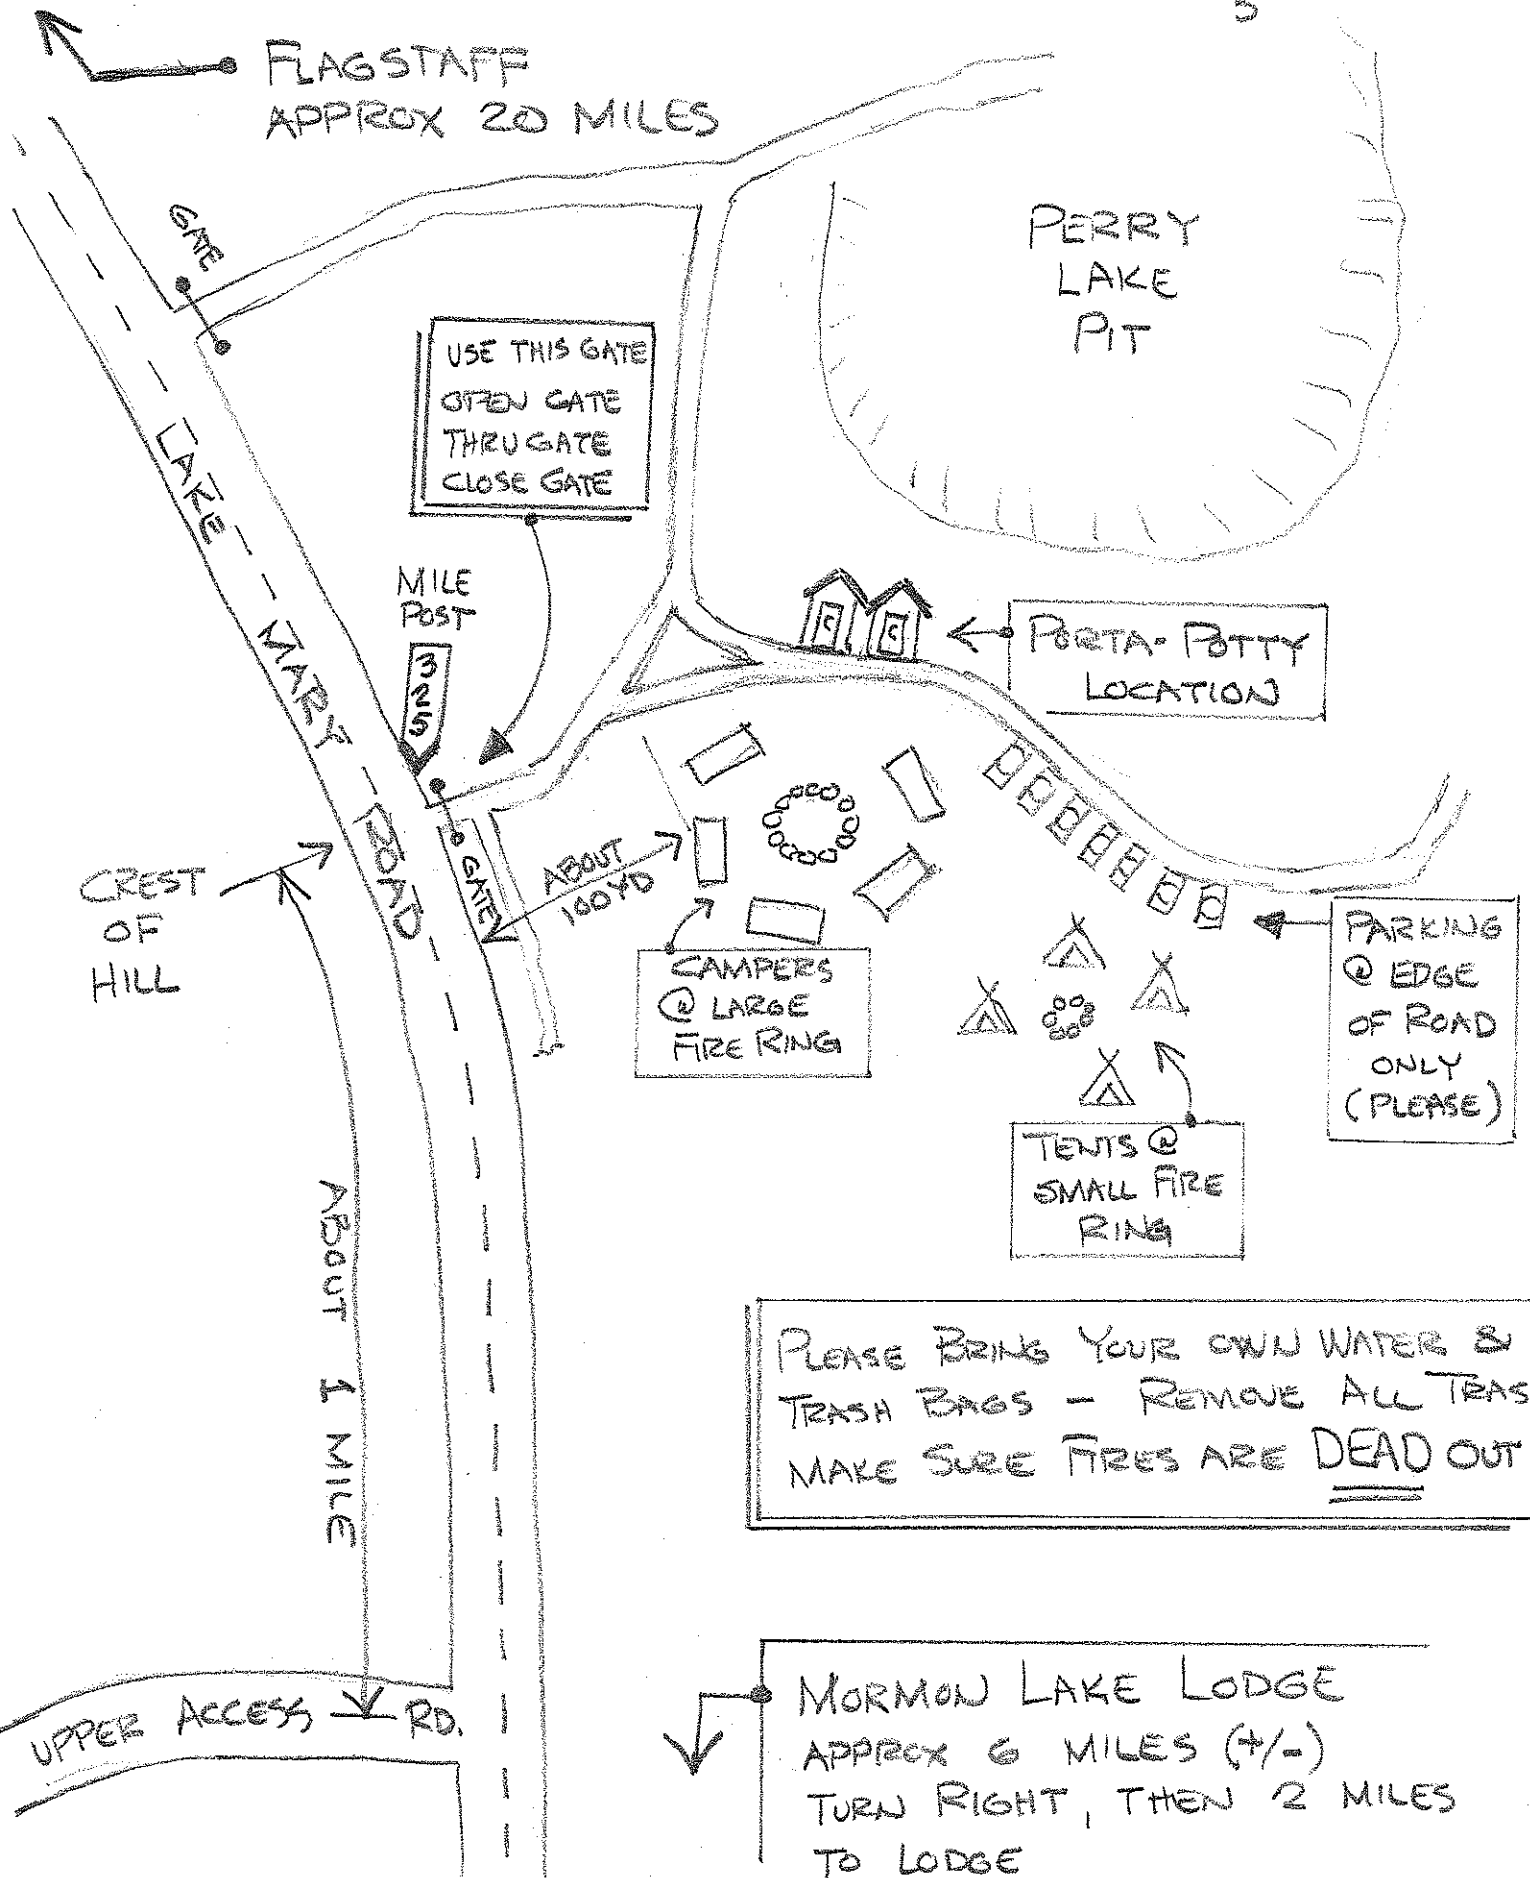

REFER TO AZ ROAD MAP  
FOR MORE ACCURATE  
DEPICTION

AIRGUNNERS OF ARIZONA  
MORMON LAKE (PERRY LAKE PIT)  
AIRGUN SHOOT LOCATION

FLAGSTAFF  
APPROX 20 MILES

PLEASE BRING YOUR OWN WATER &  
TRASH BAGS - REMOVE ALL TRASH.  
MAKE SURE FIRES ARE DEAD OUT!

MORMON LAKE LODGE  
APPROX 6 MILES (+/-)  
TURN RIGHT, THEN 2 MILES  
TO LODGE